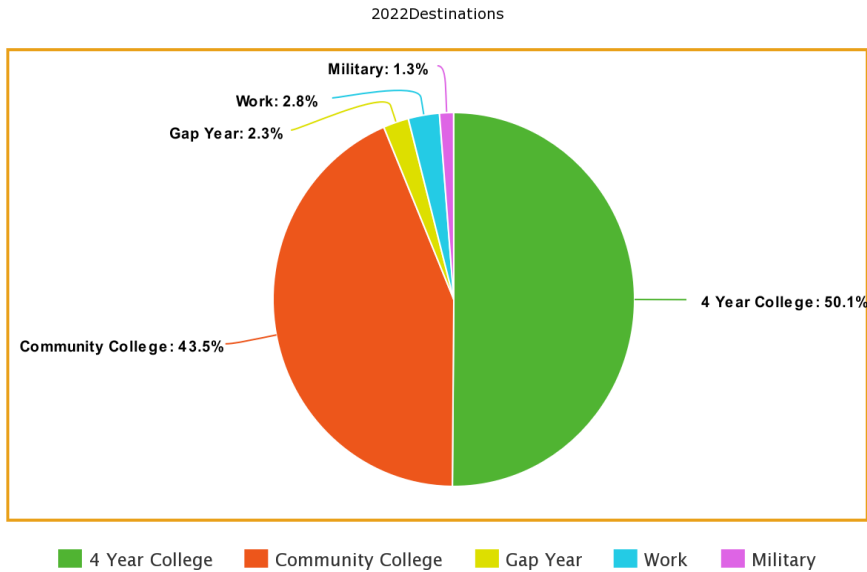

# WHS Class of 2022 College Acceptances & Destinations

## WHS 2022 Graduates: All Destinations

### University of California

UC Berkeley [18] {13}  
 UC Davis [27] {10}  
 UC Irvine [9] {4}  
 UCLA [7] {4}  
 UC Merced [10] {10}  
 UC Riverside [6] {1}  
 UC San Diego [14] {3}  
 UC Santa Barbara [14] {2}  
 UC Santa Cruz [26] {10}