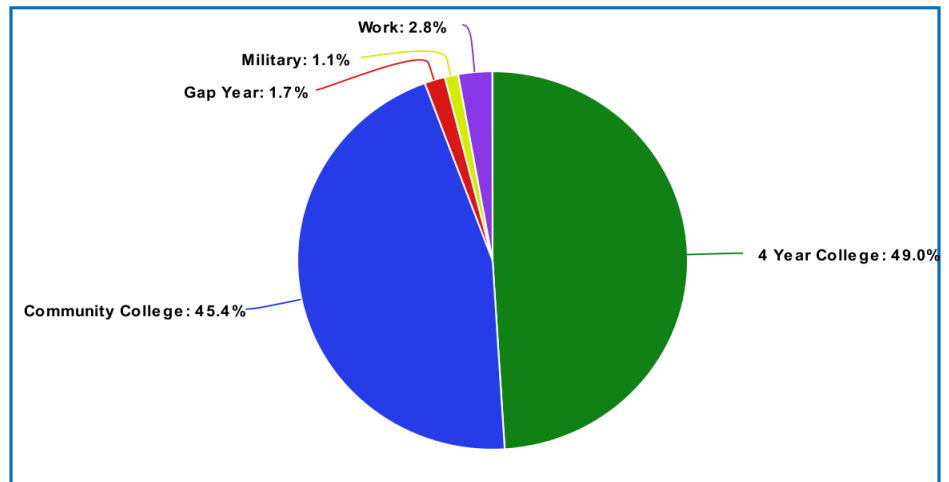

### California Private

- CalTech {1}
- Chapman University {5}[18]
- Dominican [1]
- Harvey Mudd {1}
- Loyola Marymount University {2}[8]
- Menlo College {1}[3]
- Pacific [2]
- Pepperdine [1]
- Redlands [3]
- Santa Clara {2}[10]**
- Scripps [1]
- St Marys {2}[5]**
- Whittier [1]
- University of San Diego {1}[3]**
- University of San Francisco [8]
- USC {3}[4]**
- Vanguard University {1}**
- Whittier [1]

WHS 2023 Four Year Colleges

■ Out-of-State Public ■ UC ■ CSU ■ Out-of-State Private ■ CA Private

meta-chart.com

WHS 2023 Pathways

■ 4 Year College ■ Community College ■ Gap Year ■ Military ■ Work